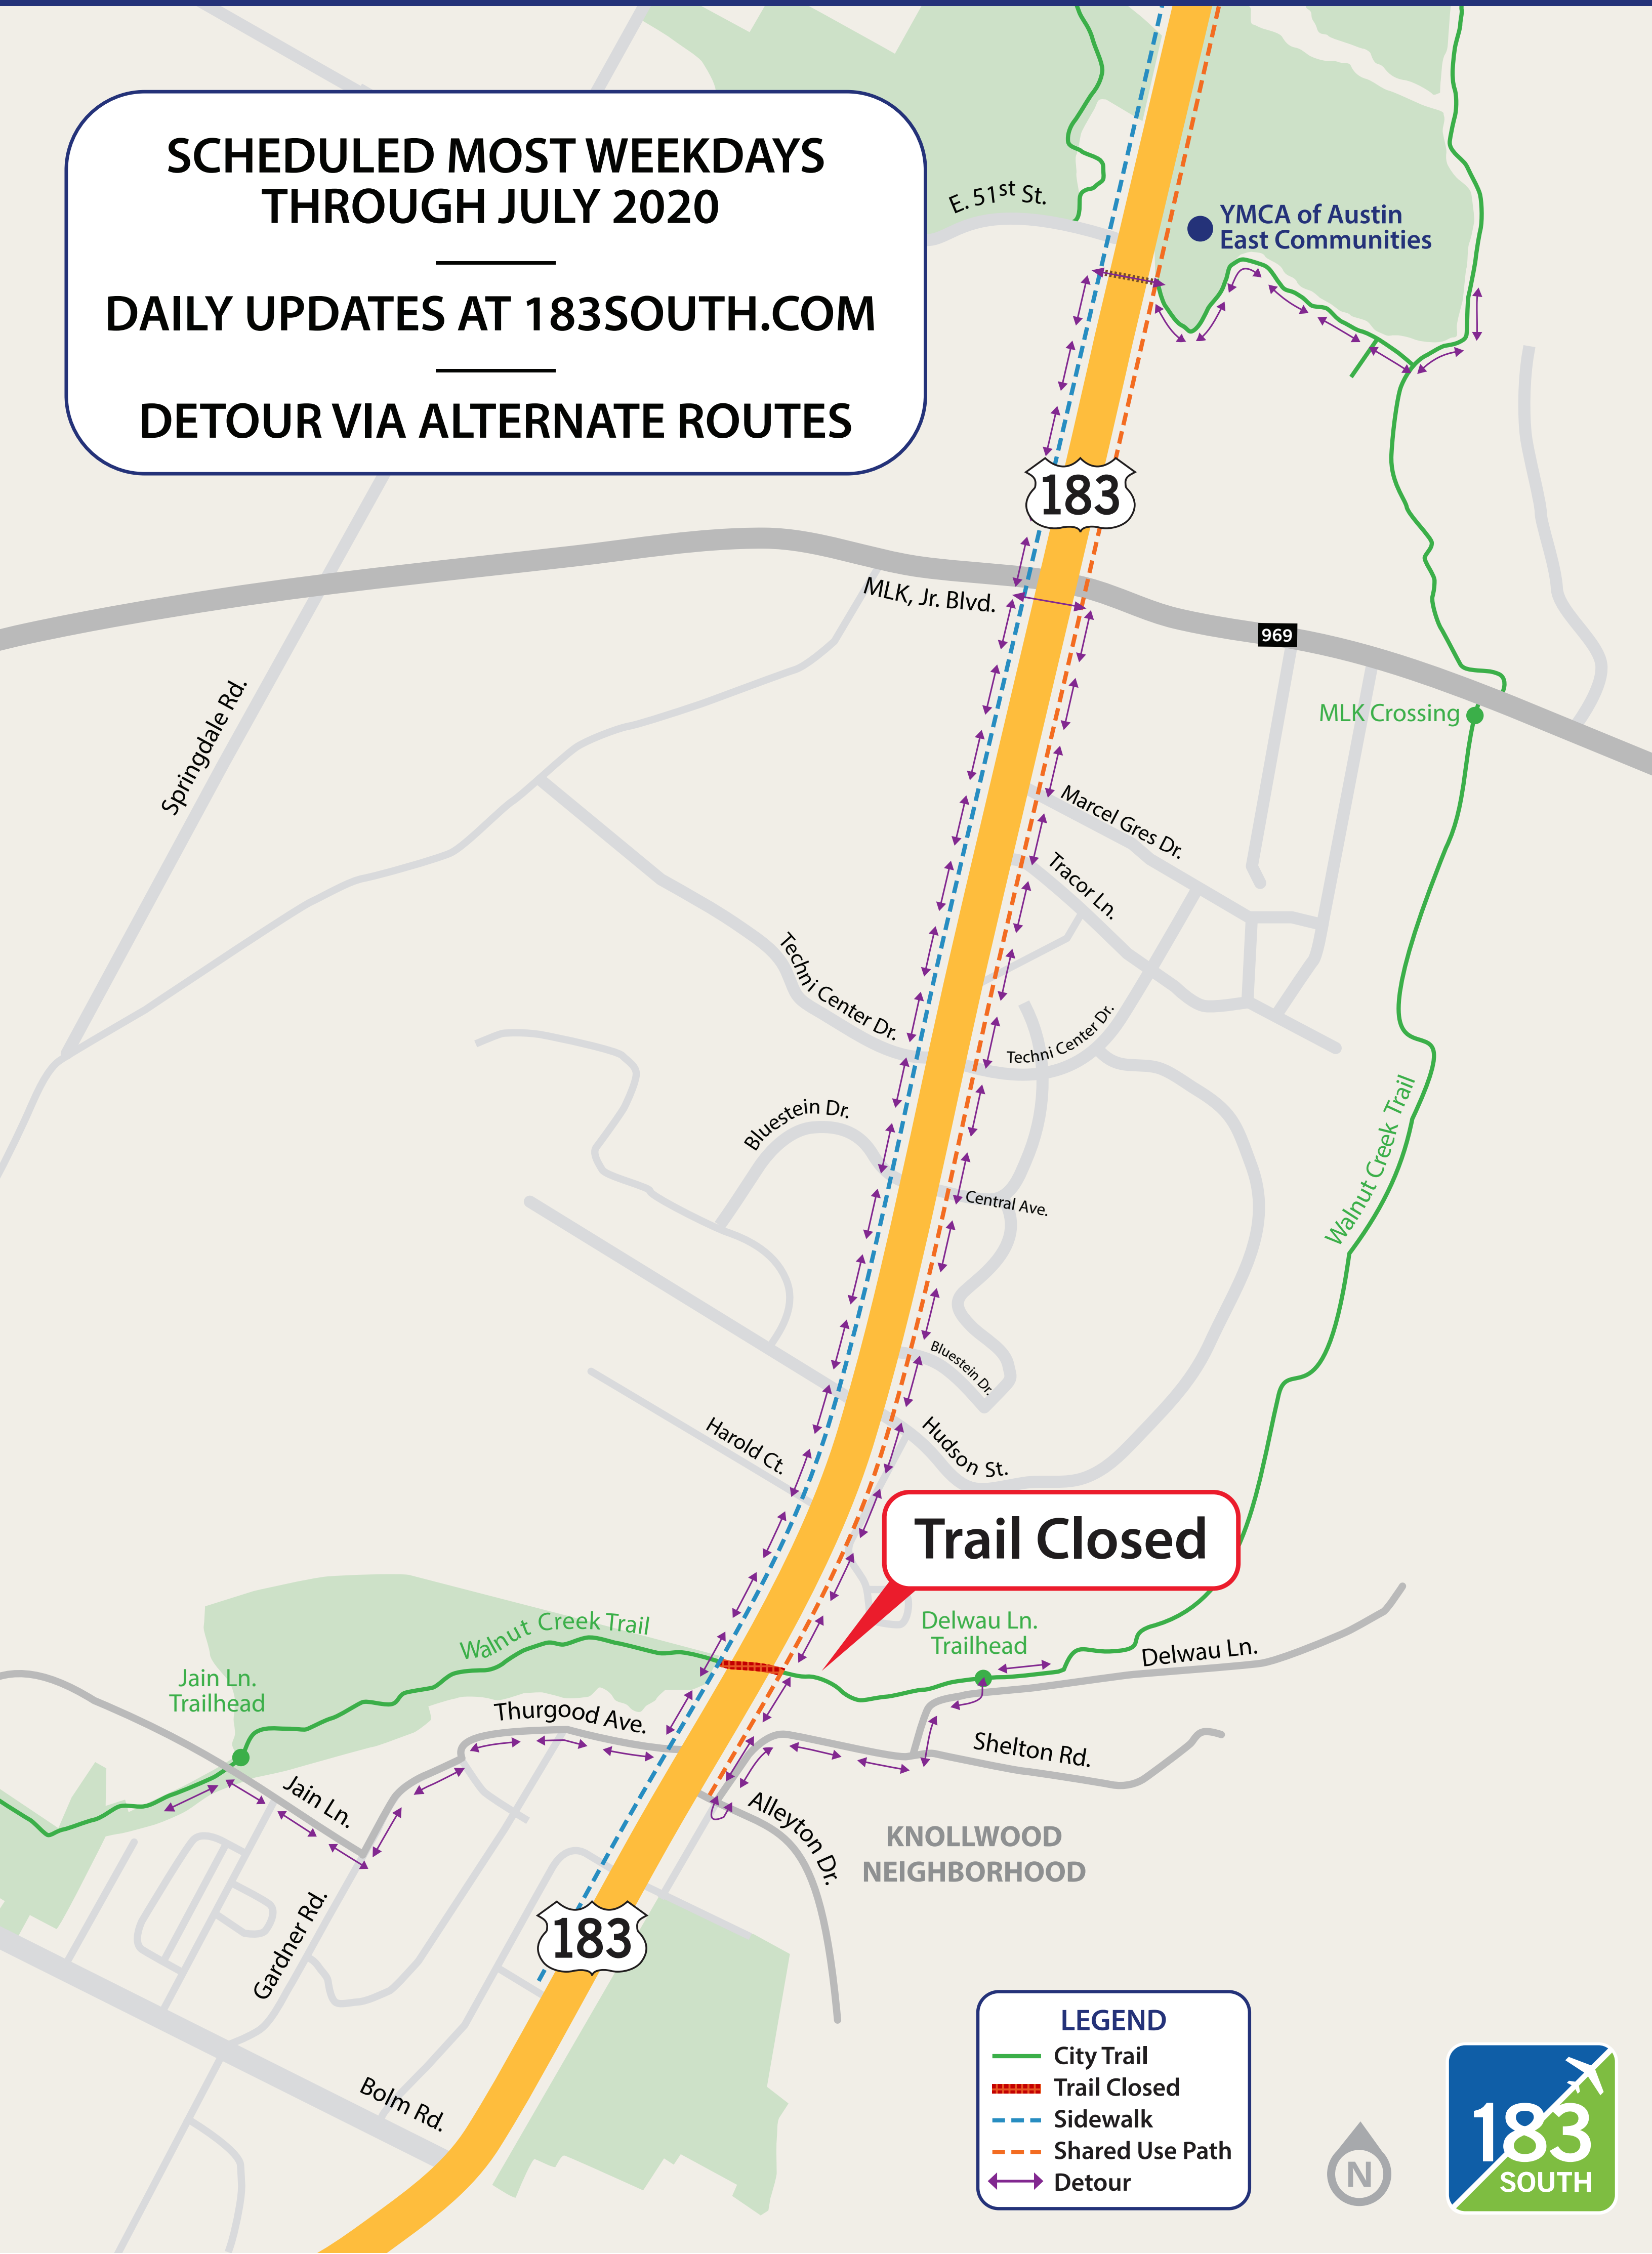

TRAIL CLOSURE AT US 183 CROSSING

SCHEDULED MOST WEEKDAYS
THROUGH JULY 2020

DAILY UPDATES AT 183SOUTH.COM

DETOUR VIA ALTERNATE ROUTES

Trail Closed

LEGEND

- City Trail
- Trail Closed
- Sidewalk
- Shared Use Path
- Detour